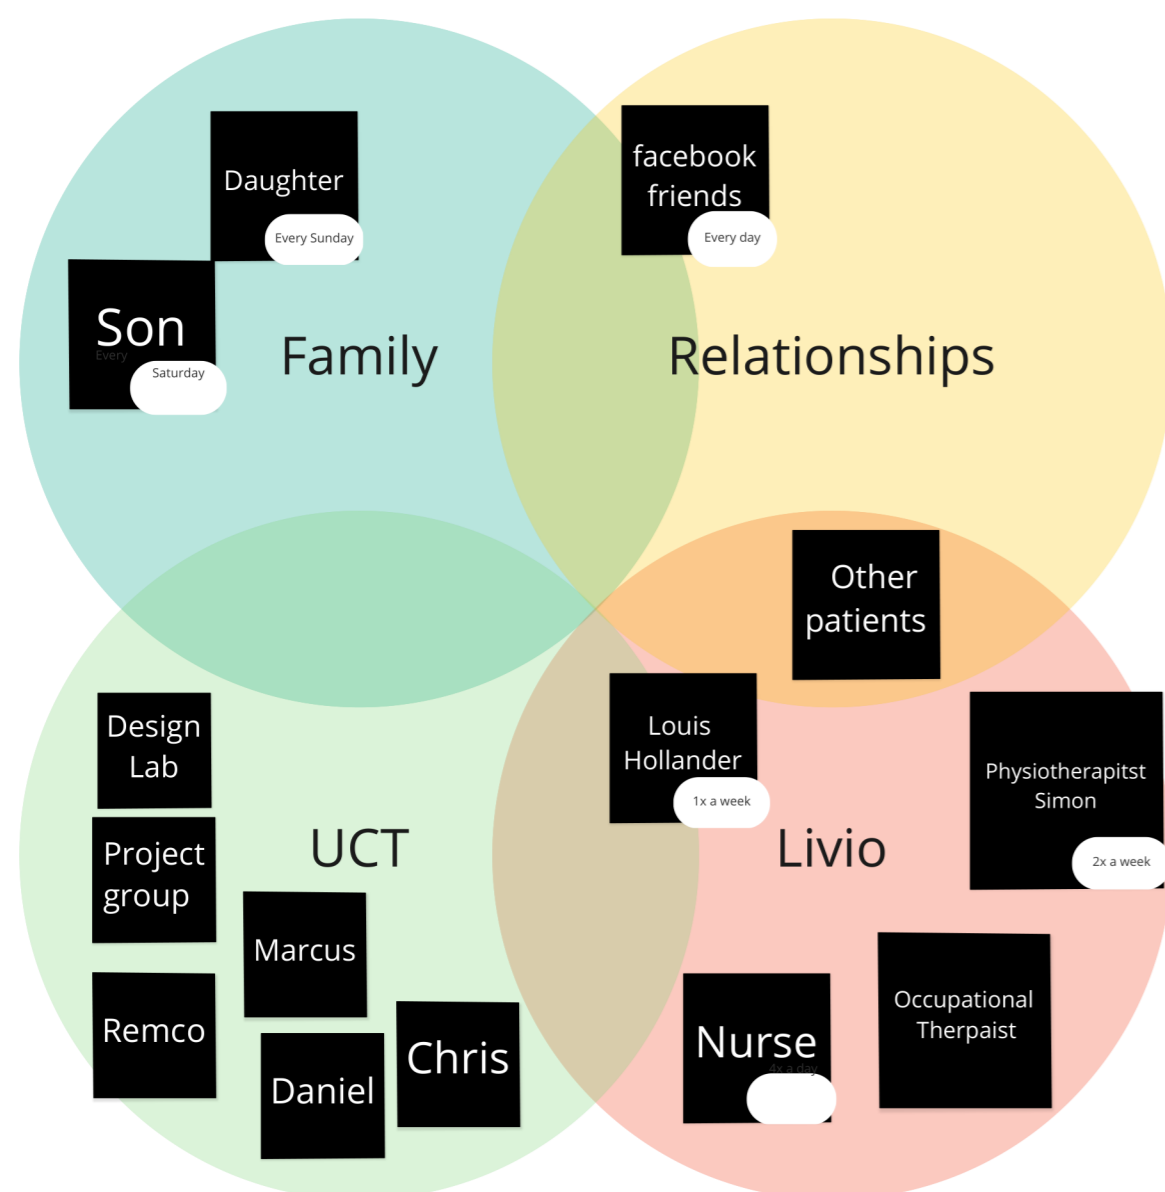

Persona client

General persona

Stakeholder map

User journey map